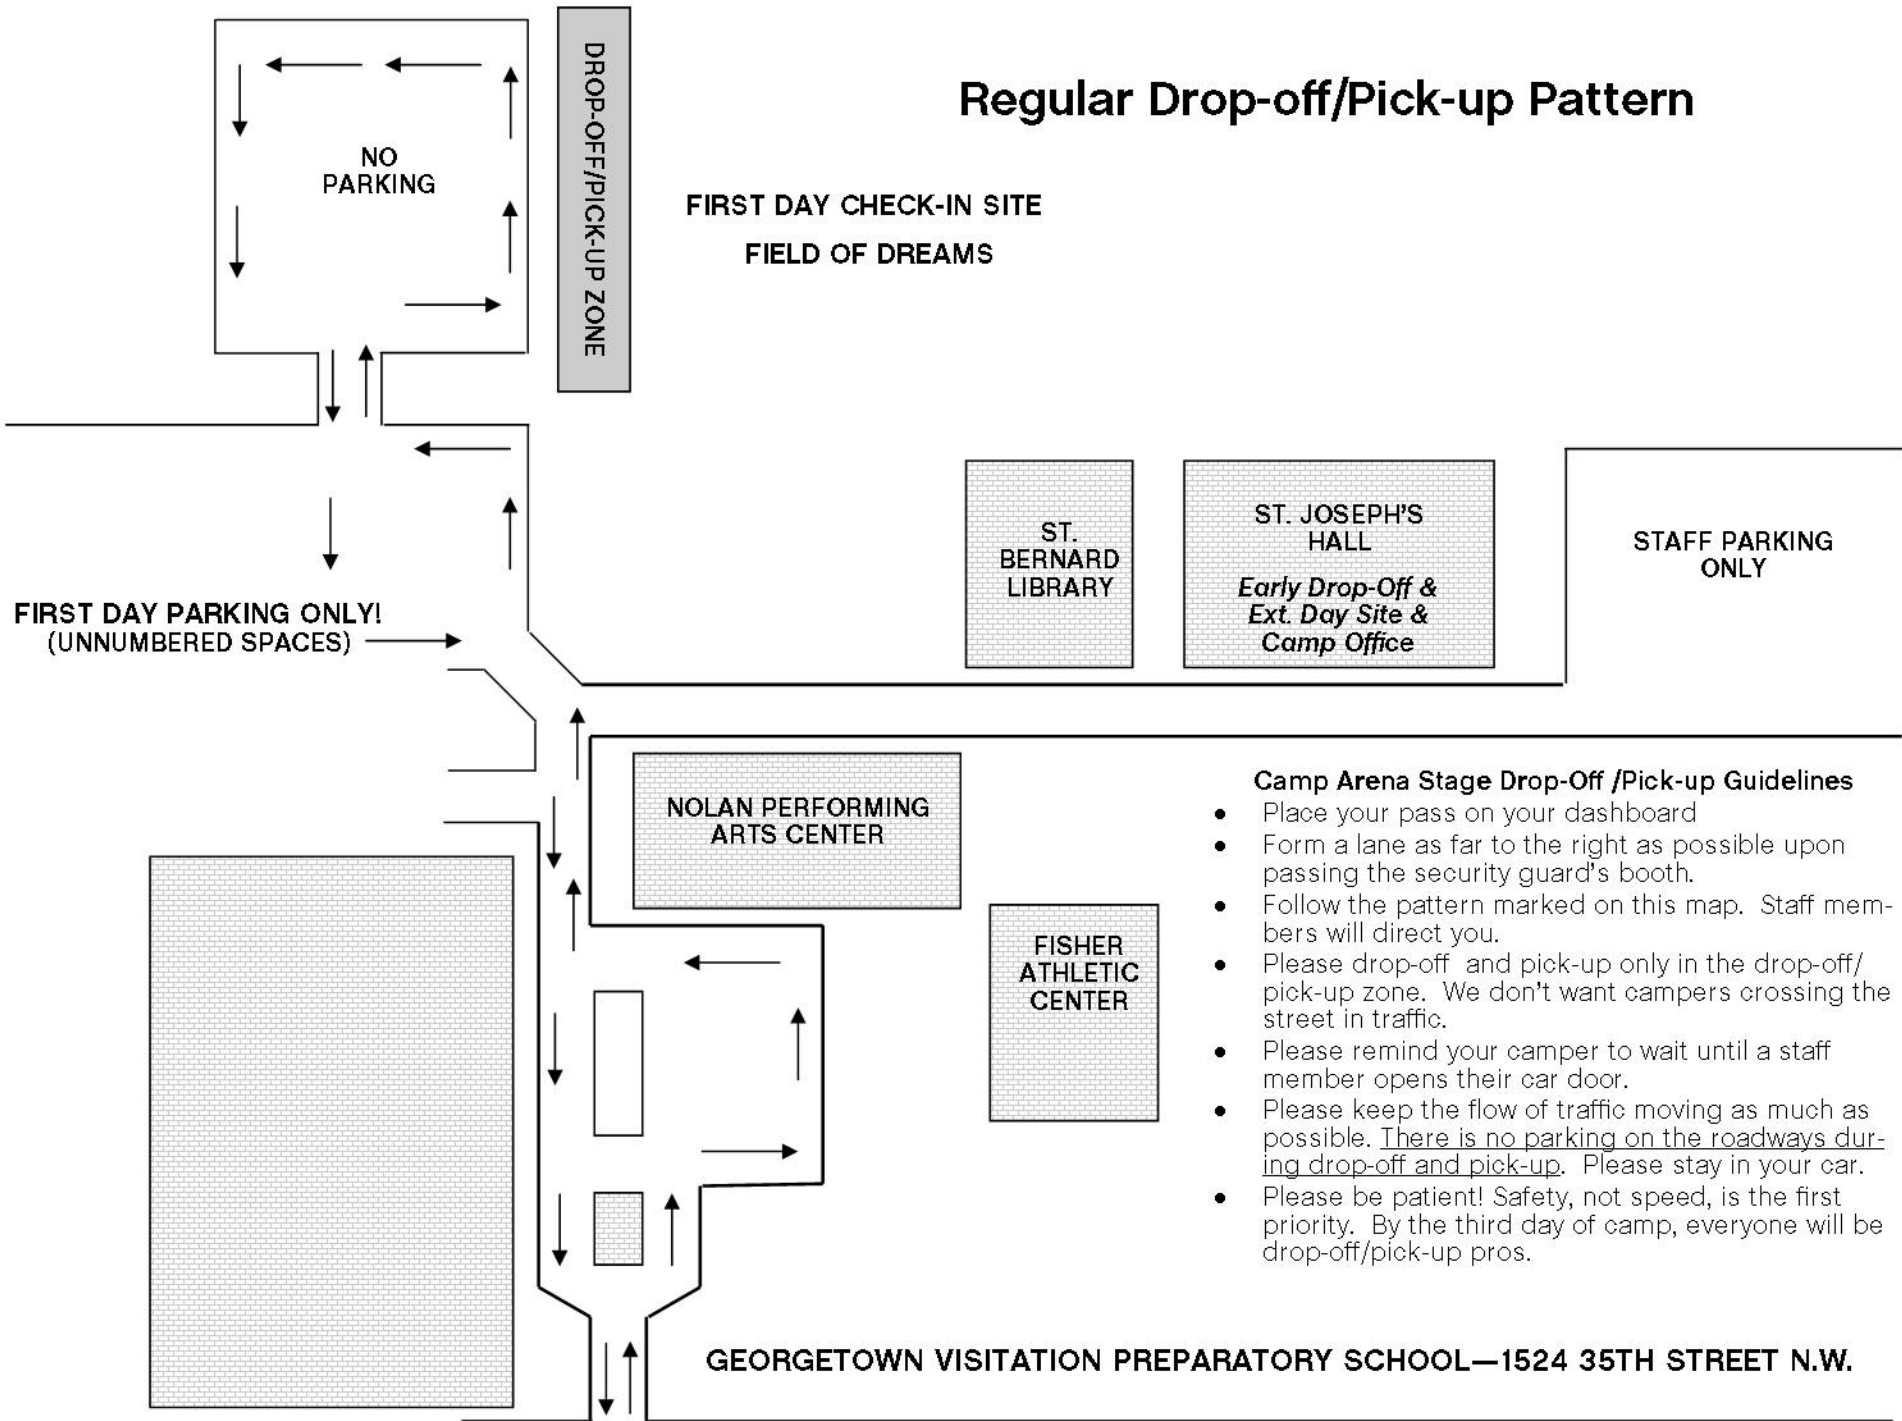

Regular Drop-off/Pick-up Pattern

Camp Arena Stage Drop-Off /Pick-up Guidelines

- Place your pass on your dashboard
- Form a lane as far to the right as possible upon passing the security guard's booth.
- Follow the pattern marked on this map. Staff members will direct you.
- Please drop-off and pick-up only in the drop-off/pick-up zone. We don't want campers crossing the street in traffic.
- Please remind your camper to wait until a staff member opens their car door.
- Please keep the flow of traffic moving as much as possible. There is no parking on the roadways during drop-off and pick-up. Please stay in your car.
- Please be patient! Safety, not speed, is the first priority. By the third day of camp, everyone will be drop-off/pick-up pros.