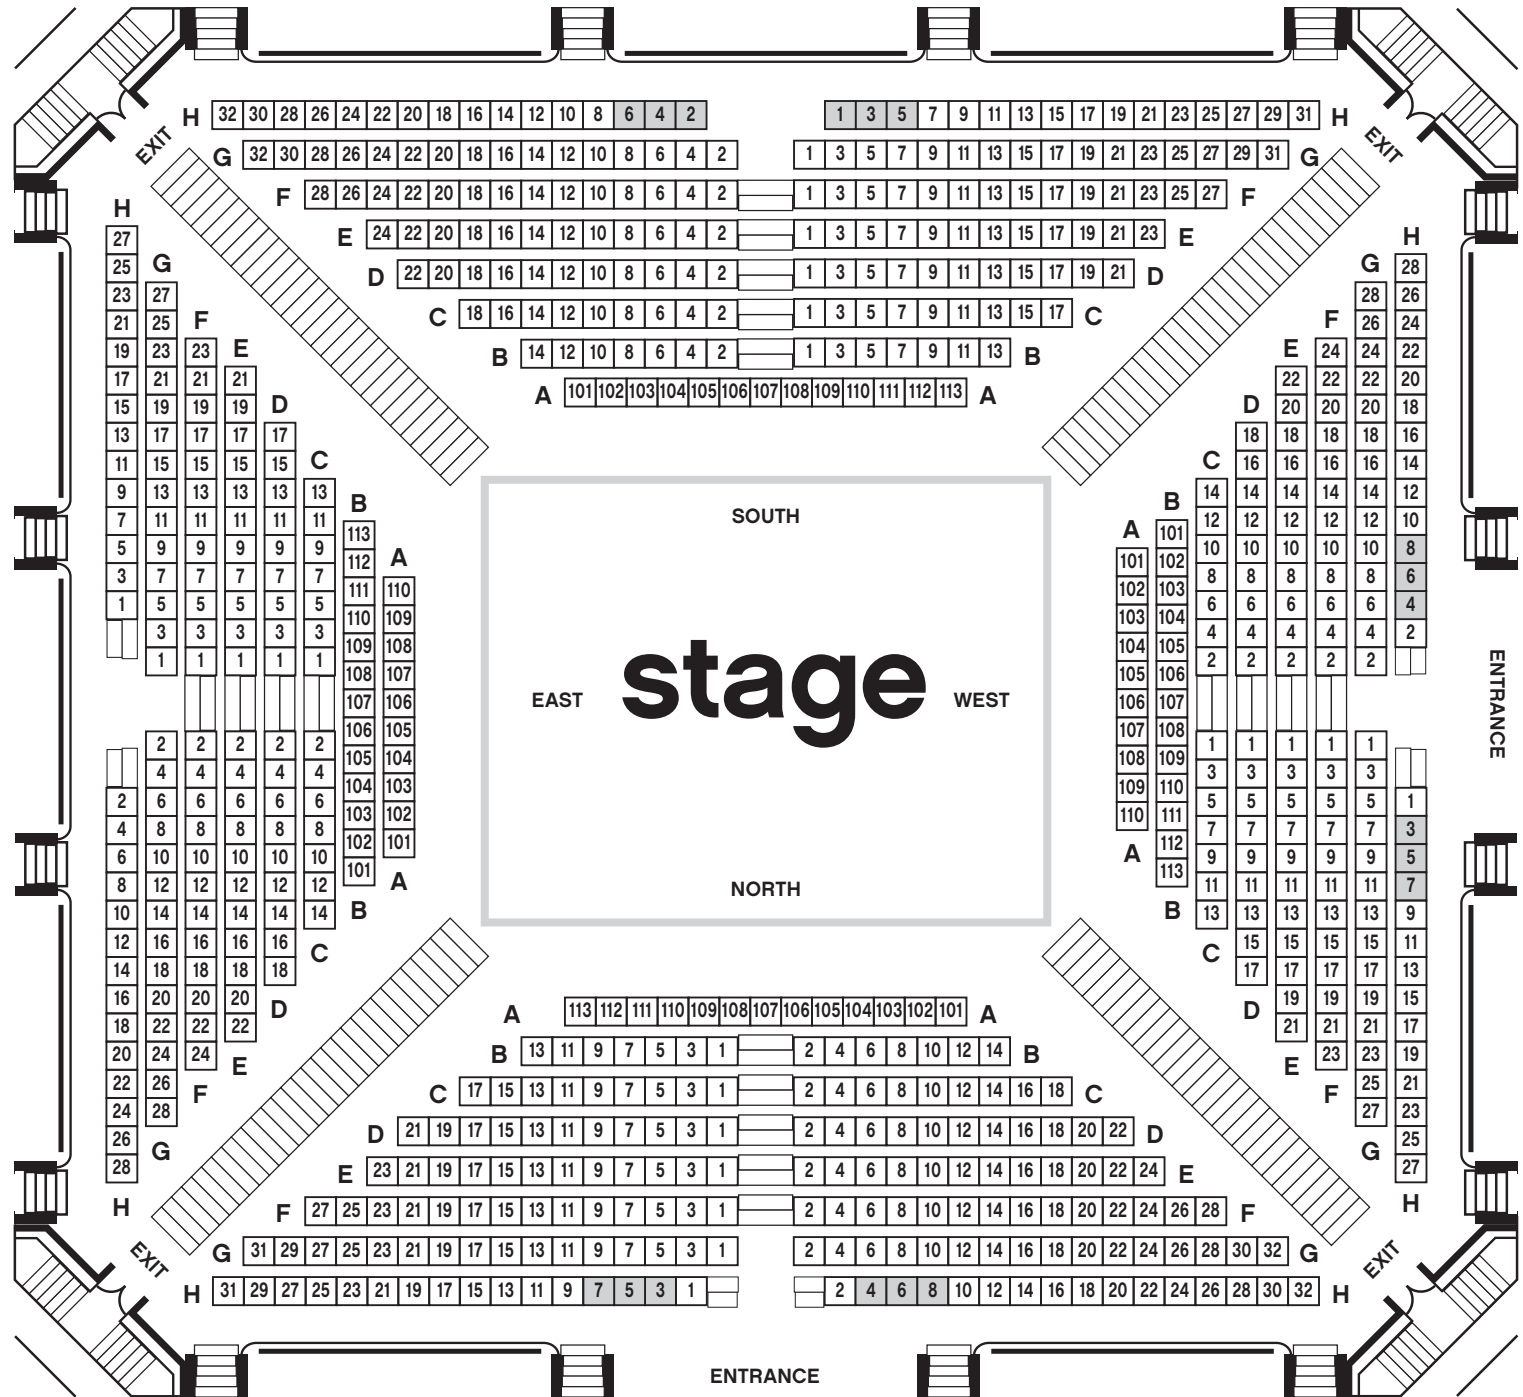

FICHANDLER STAGE

 = Wheelchair Accessible Seating